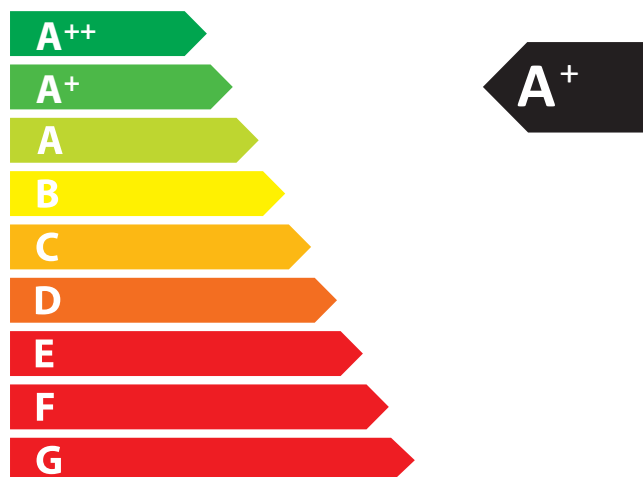

Contura

811343 Energiklassifikation Ci50-serien-2
2020-09-07

MANUFACTURER

Name NIBE AB / Contura
Address Box 134, Skulptörvägen 10
SE-285 23 Markaryd, Sweden

PRODUCT

Type designation Contura i50/i51(AN/A/T/S)

ENERGY EFFICIENCY

Class A+
Direct heat output 8,0 kW
EEI 107,0
Efficiency 80,0 %

Follow the installation instructions and only
use the recommended type of fuel.

ENERG
енергия · ενεργεια

Contura

i50/i51(AN/A/T/S)

8,0
kW

ENERGIA · ЕНЕРГИЯ · ΕΝΕΡΓΕΙΑ · ENERGIJA · ENERGY · ENERGIE · ENERGI

2015/1186